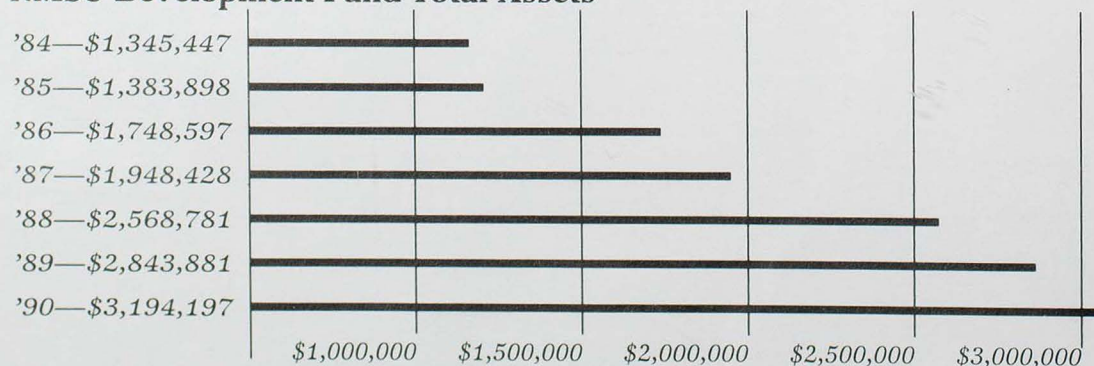

Generally speaking, money given to the Development Fund forms an endowment. This endowment is invested and the interest earned is allocated to various projects which allows your gifts to work today while remaining available for tomorrow. A small percentage of current gifts is used to offset operational expenses and to fund short-term projects.

Specifically, gifts to the Development Fund provide for the following:

SCHOLARSHIPS In 1990 students received more than $57,000 in private scholarships.

STUDENT LOAN PROGRAM Students were awarded nearly $250,000 in private loans for the past year.

INSTRUCTIONAL MATERIALS & EQUIPMENT Funds were available for the purchase of items such as computer hardware and livestock. Often, these assets are given as gifts-in-kind.

FACULTY SUPPORT Divisions set aside monies to fund research and other faculty projects.

ENDOWED CHAIRS Two funds have been established and are growing toward the $100,000 minimum balance. Once fully endowed, interest income will be used to supplement the salaries of two faculty members.

NMSU Development Fund Total Assets

BALANCE SHEETS, JUNE 30, 1990 & 1989

ASSETS	1990	1989
<i>Student Memorial Loan Fund</i>		
Cash—	18,542	3,637
Investments—	566,000	566,000
Accrued interest receivable—	13,850	9,332
Loans to students, less allowance for uncollectable loans of $16,969 in		
1990 and 1989—	119,234	80,940
TOTAL STUDENT MEMORIAL LOAN FUND—	$717,626	659,909
<i>Endowment Fund</i>		
Cash—	70,316	49,534
Investments—	2,364,565	2,091,929
Accrued interest receivable—	34,236	35,964
Accounts receivable—	7,454	6,545
TOTAL ENDOWMENT FUND—	$2,476,571	2,183,972
TOTAL ASSETS—	$3,194,197	2,843,881
LIABILITIES & FUND BALANCES		
<i>Student Memorial Loan Fund</i>		
Accounts payable—	0-	0-
Fund balance—	717,626	659,909
TOTAL STUDENT MEMORIAL LOAN FUND—	$717,626	659,909
<i>Endowment Fund</i>		
Accounts payable—	3,761	0-
Fund balance—	2,472,810	2,183,972
TOTAL ENDOWMENT FUND—	$2,476,571	$2,183,972
TOTAL LIABILITIES & FUND BALANCE—	$3,194,197	$2,843,881

The NMSU Development Fund Corporation is audited by Coopers & Lybrand, certified public accountants. The audited financial statements (which are not included in this report) are available by writing to the Alumni/Development Office, McClain Hall 101, NMSU, Kirksville, MO 63501.